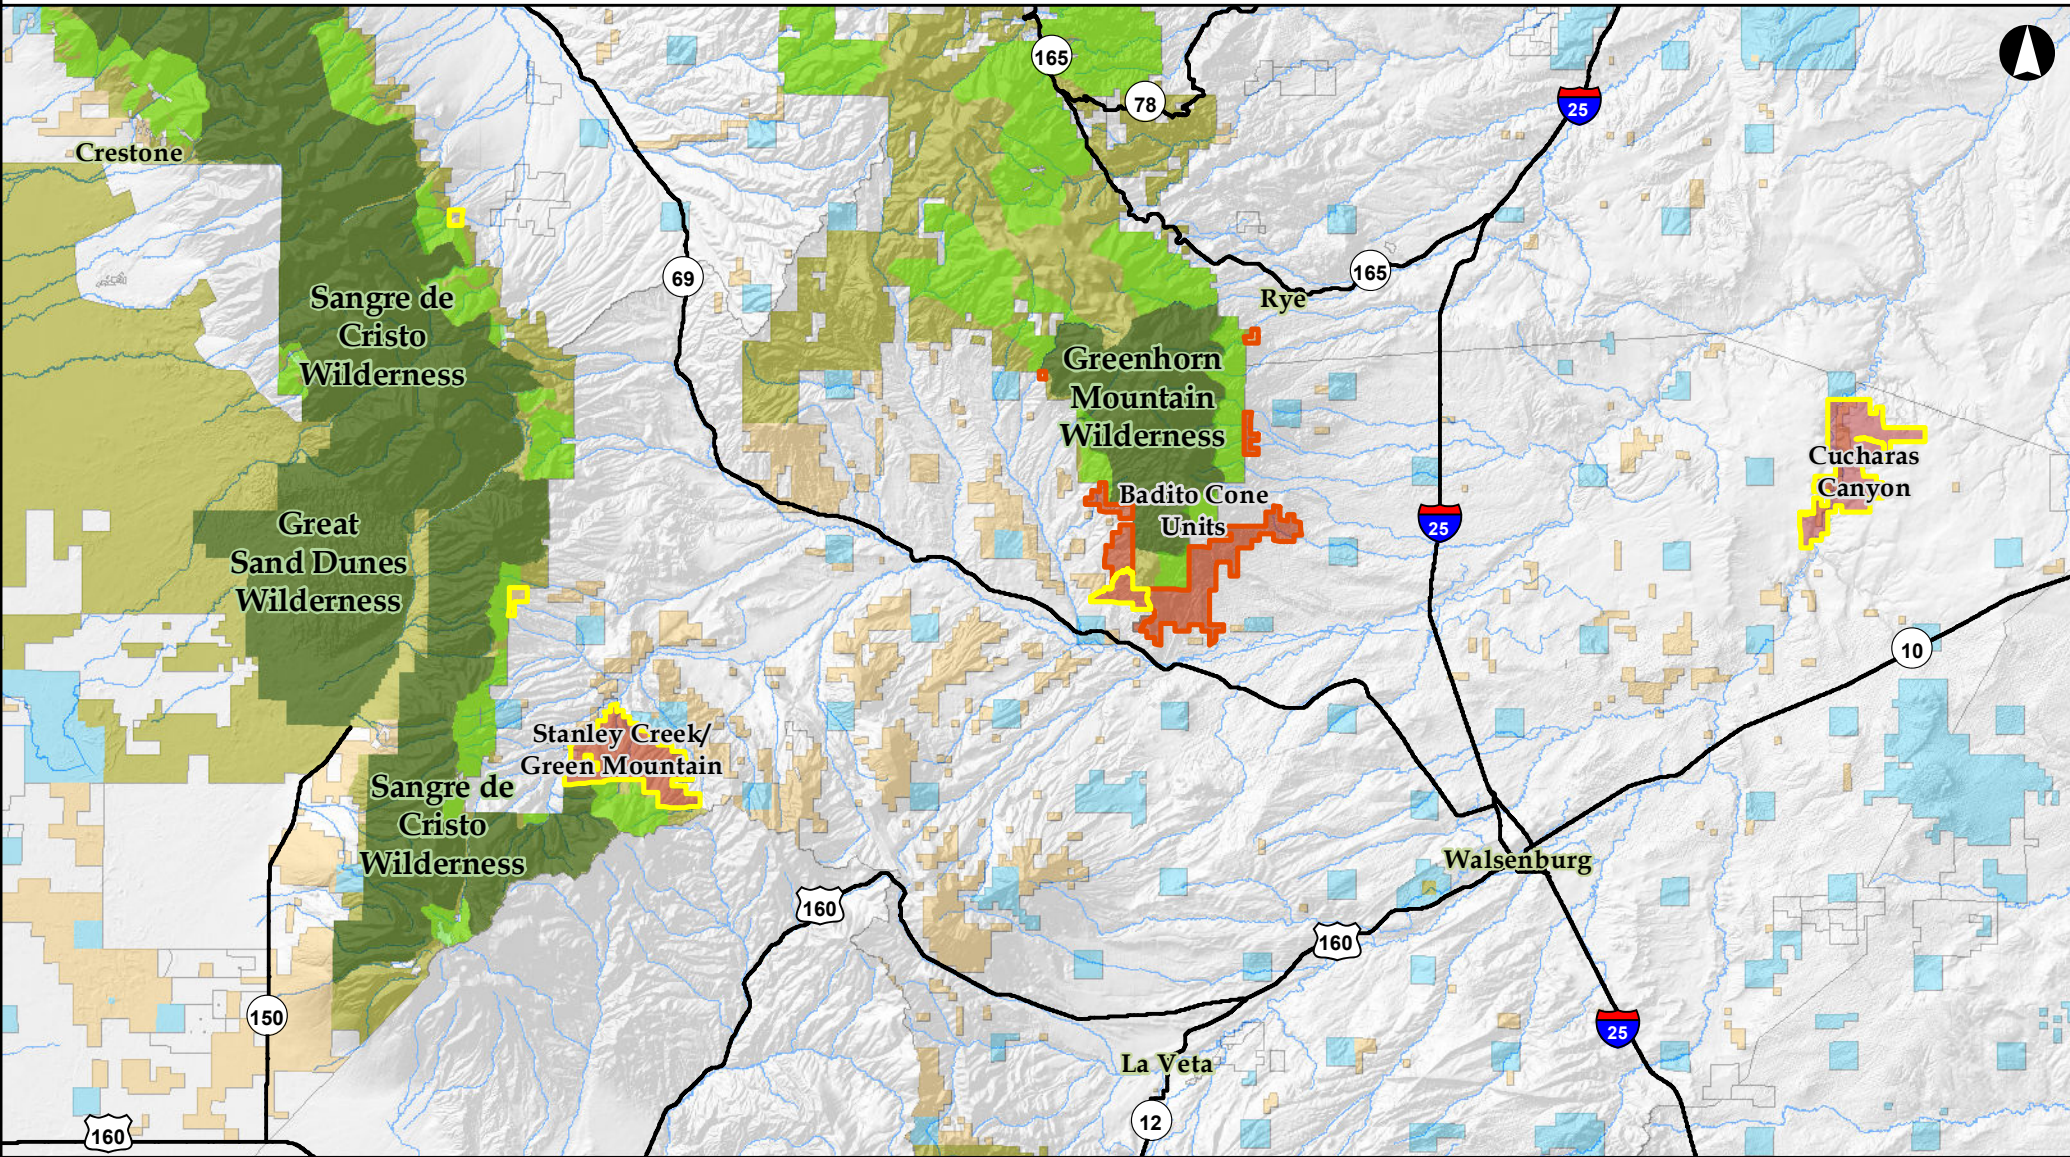

# Wild Connections' Wilderness Characteristics Inventory in the Walsenburg Region

## Legend

- Road
- Stream
- Lands with Wilderness Characteristics
- BLM LWC Inventory**
- BLM Found Wilderness Character
- Did Not Find Wilderness Character
- USFS Roadless Area
- Wilderness
- Land Owner**
- BLM
- State
- Other Public
- Private/Tribe

**Data Sources:**  
BLM, CDOT, USGS,  
Wild Connections

**Map Prepared by:**  
Rocky Mountain Wild  
5/20/2015 15-063 v1

0 1 2 3 4 5 10 Miles